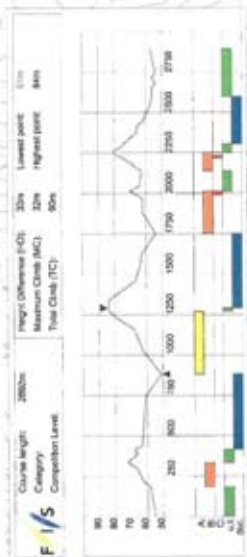

Hovedsponsor skigruppa:

Sponsorer:

Løypekart TIL-Rennet - Kaiskuru Skistadion

TVERRELDVALEN IDRETTSLAG

Samlingsen 44, 9517 Alta - 959 78 545

www.tverrelvdalen.no - post@tverrelvdalen.no

--- Dag 1 --- Klassisk ---