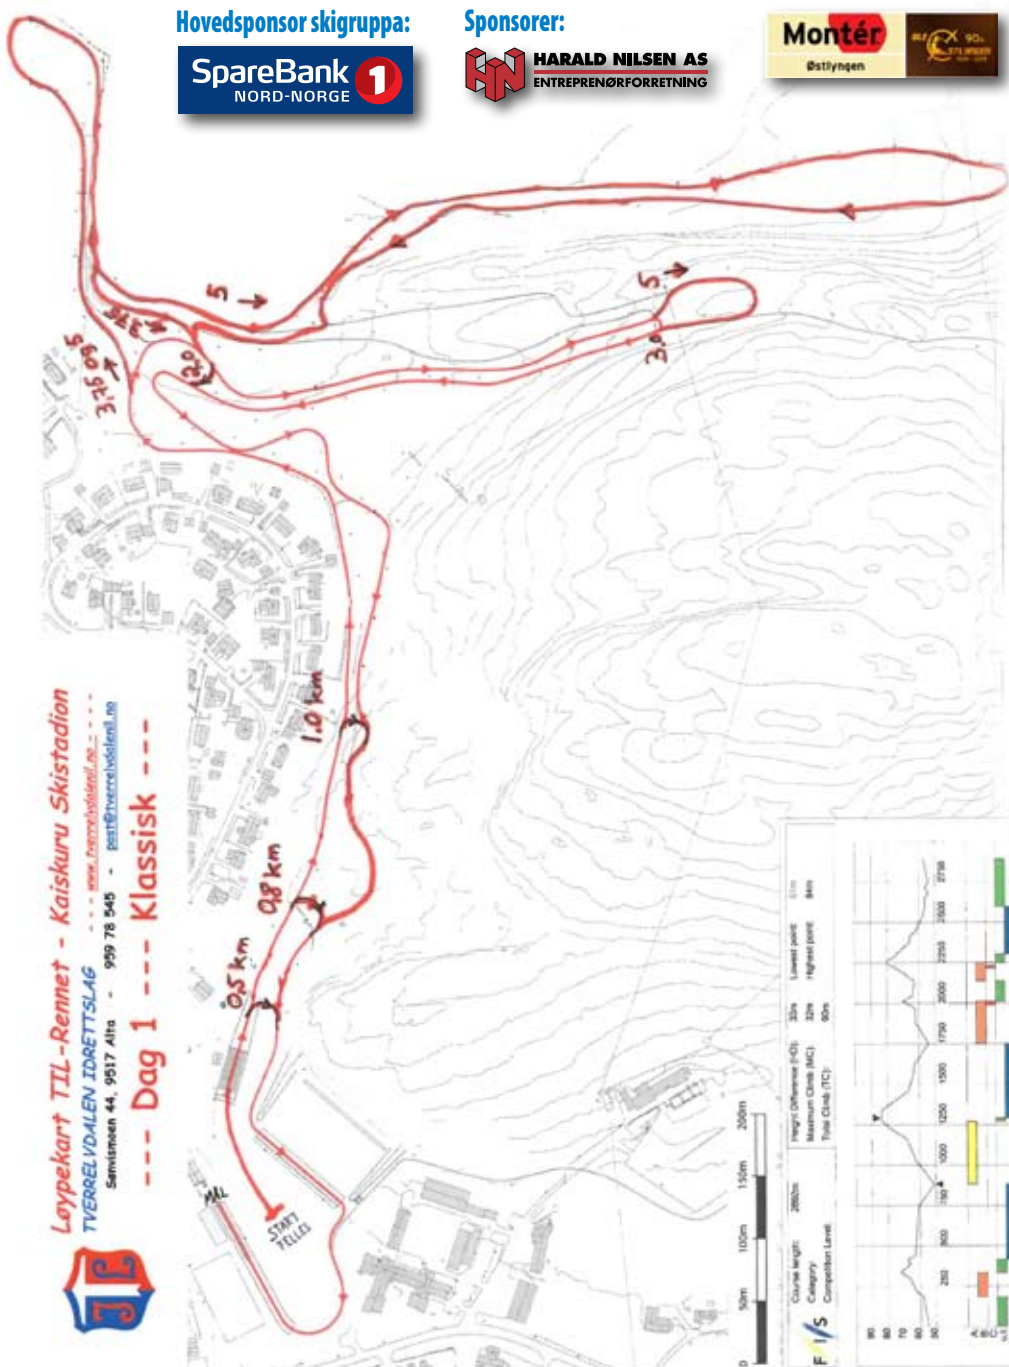

Hovedsponsor skigruppa:

Sponsorer:

Løypekart TIL-Rennet - Kaiskuru Skistadion

TVERRELDVALEN IDRETTSLAG

Samlingsen 44, 9517 Alta - 959 78 545

www.tverrelvdalen.no - post@tverrelvdalen.no

--- Dag 1 --- Klassisk ---