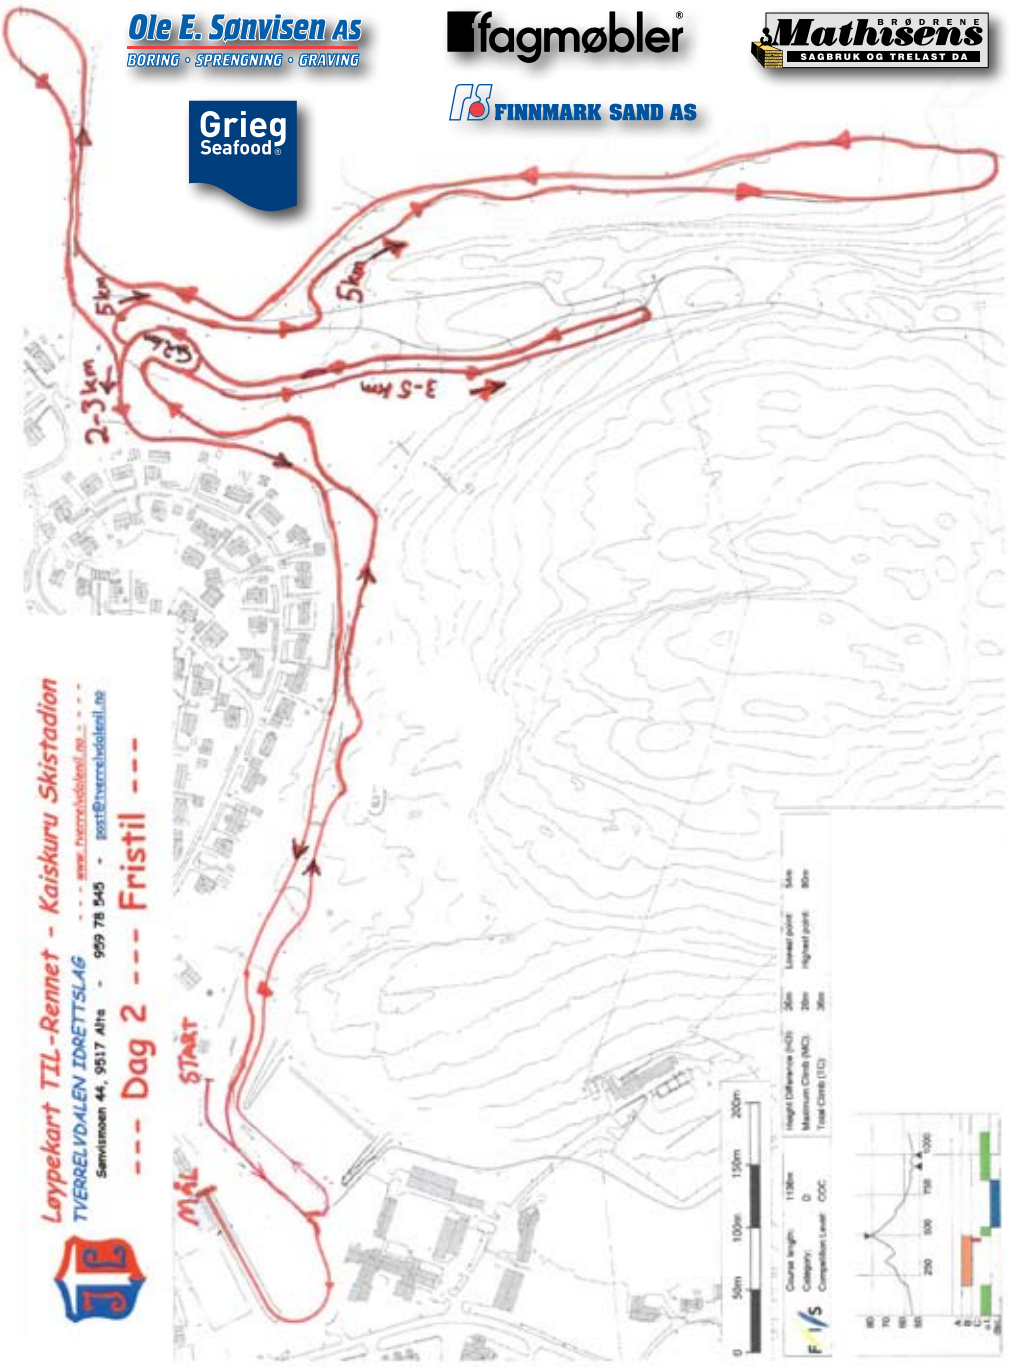

Ole E. Sønvisen AS
BORING • SPRENGNING • GRAVING

fagmøbler®

Mathisens
BRØDRENE
SAGBRUK OG TRELAST DA

Grieg
Seafood®

FINNMARK SAND AS